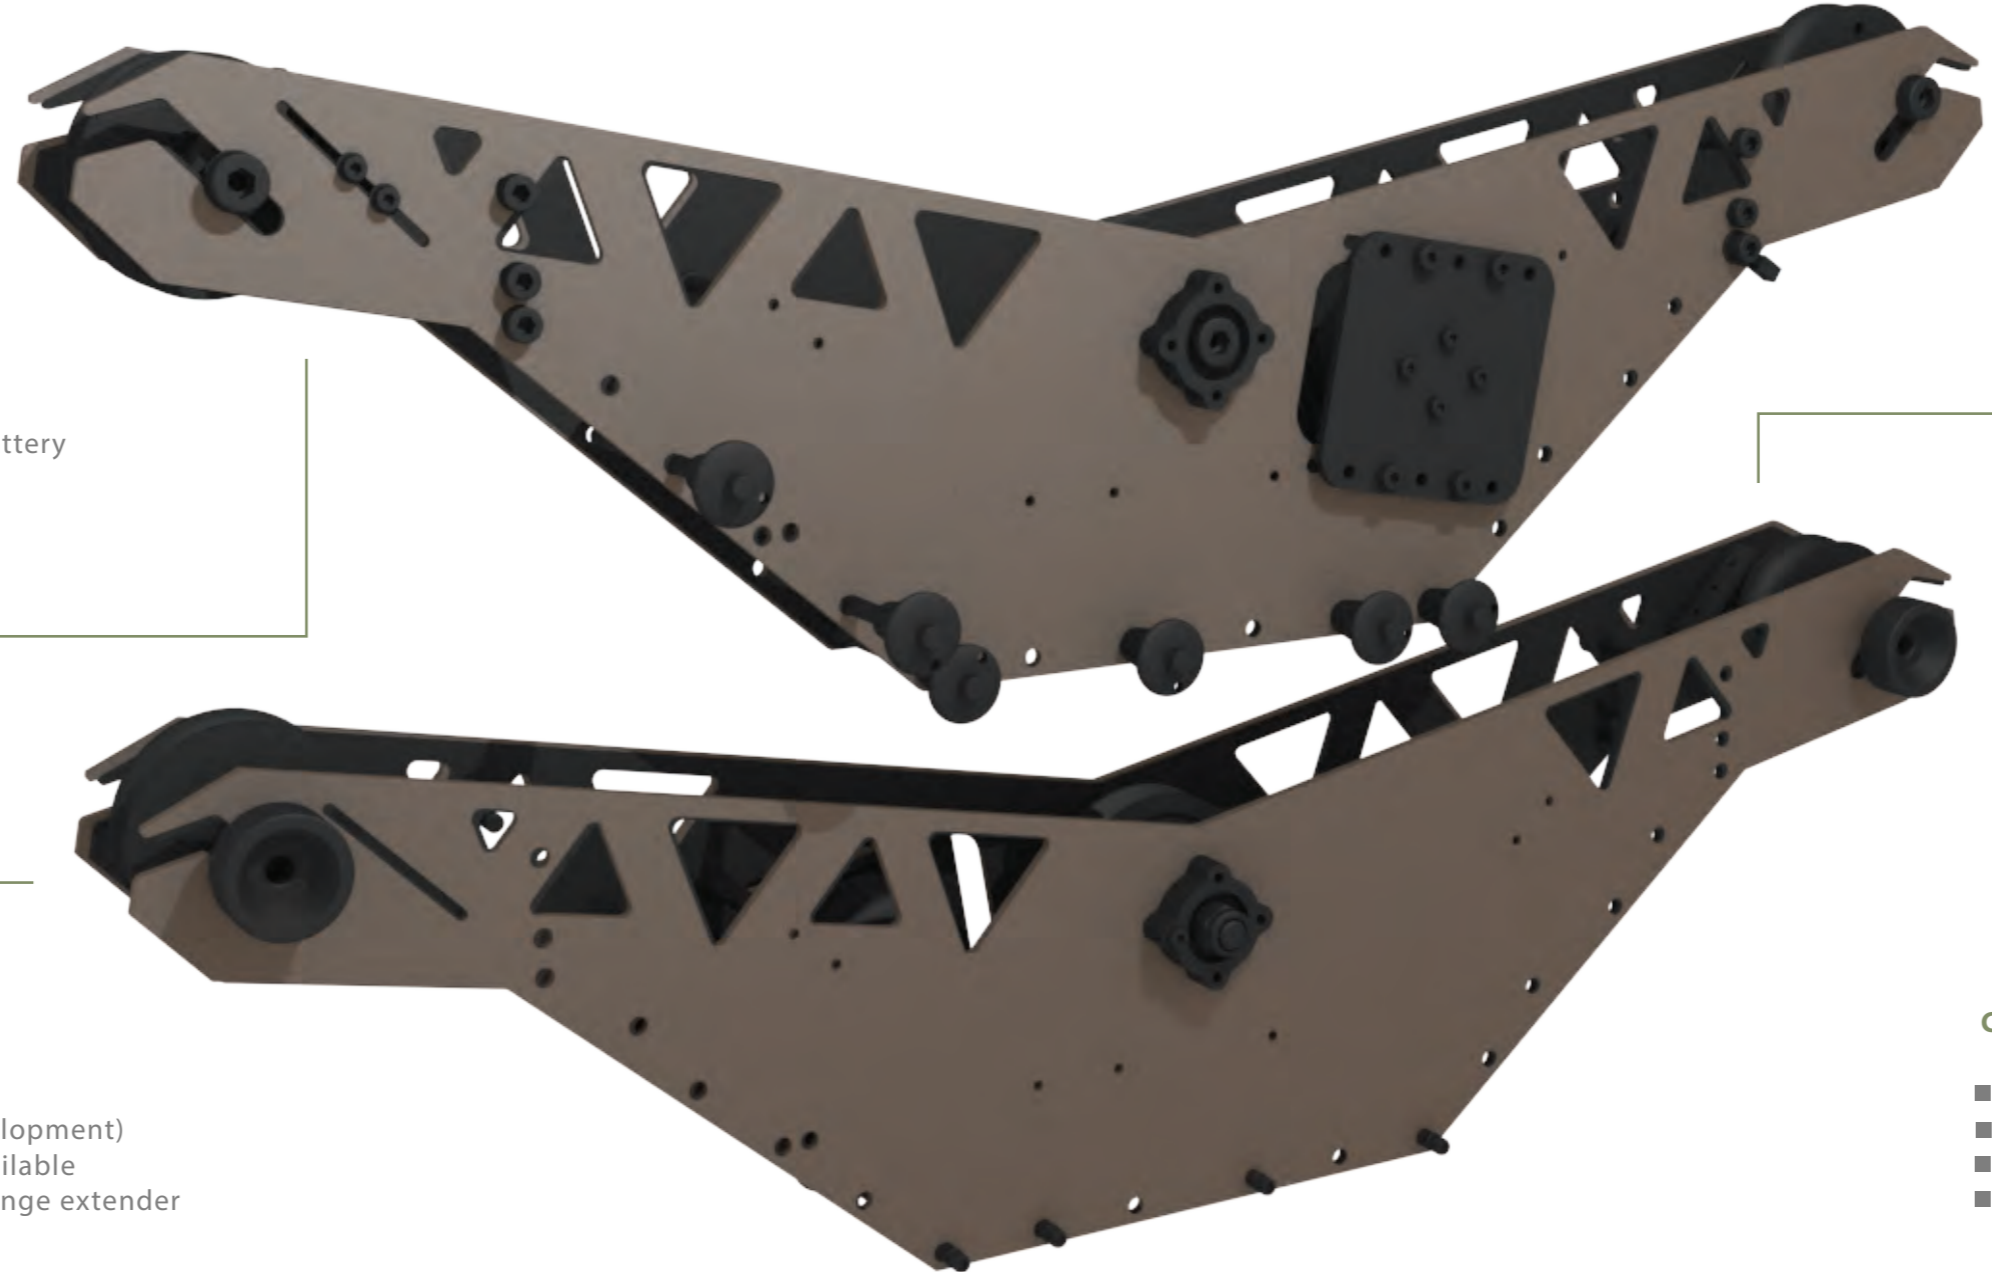

CUSTOMIZED FLIGHTCASE

BlinkTroll is delivered in a compact and robust flightcase. Perfect for the field, safe storage and transport.

EASY TO SETUP

The BlinkTroll will run on both a static rope setup or a steel wire. On flat terrain, tripods can be used as mounting points for the rope or wire.

CONFIGURABLE TARGETS

The BlinkTroll can be configured to your choice of target. With a carrying capacity of up to 6 kg, the BlinkTroll can be used with a steel target, cardboard cutouts or archery targets.

REMOTE CONTROLLED USING A SMARTPHONE

The BlinkTroll is controlled using a smartphone or a tablet.

SPECIFICATIONS

INTERCHANGEABLE BATTERY PACKS

- Easy battery mount
 - 2 Hours of operation on a single battery
 - Blinktroll can carry 2 batteries
- Sleep mode for longer battery life

MODULAR DESIGN

- Lightweight
- Static line 6-10 mm compatible
- Speed: 2-6 m/s
 - Carrying capacity: Up to 6kg
 - Basic BlinkTroll module can be expanded with additional functionality

WEATHER RESISTANT

- Temperature range: -10° C to +50° C
- Works in rain and snow