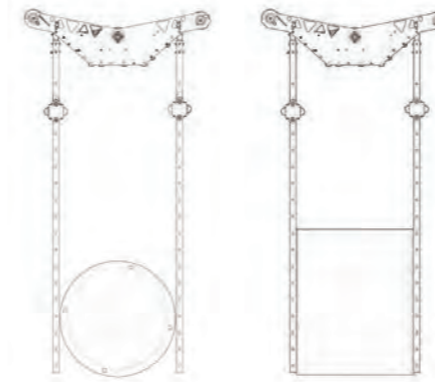

CUSTOMIZED FLIGHTCASE

BlinkTroll is delivered in a compact and robust flightcase. Perfect for the field, safe storage and transport.

EASY TO SETUP

The BlinkTroll will run on both a static rope setup or a steel wire. On flat terrain, tripods can be used as mounting points for the rope or wire.