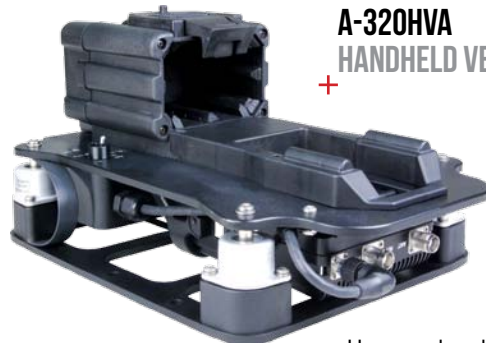

MBA-21R+ FOR UNITED KINGDOM MOD

- + The proven technology of the A-320 in a requirement specific form-factor.
  - 20 watts, 30-512 MHz
  - Supports JTRS waveforms
  - HAVEQUICK & SINCGARS
  - Radio manufacturer independent